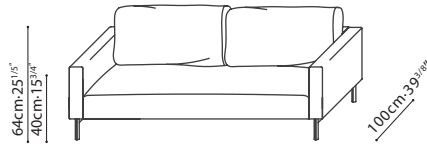

LOLA SOFA BED / FEATURES: A space-saving design that provides for a 3 persons seater sofa or a 2 person sleeper, (bed size of 145*200cm). Comes equipped with a storage bag underneath. **CONSTRUCTION:** Steel Seat and Backrest frame are paired with 16 cm thick pocket spring system, covered with high-resilient polyurethane foam and fabric lining, (with a load bearing of 240KG). Auto steel un-folding mechanism is in place for easy sofa to bed conversion. Solid wood armrests with MDF and plywood reinforcements are covered with polyurethane foam and fabric lining. **ARMREST/UPHOLSTERY:** Optional High Armrest and Low Armrest configurations available, (armrests are interchangeable). Upholstery default in LUXE-04 or LINEAR-01. Covers removable via Velcro. **CUSHIONS:** Back cushions are filled with feather down blend and polyester fiber. Cushions come with hidden zipper closing. **LEGS:** Steel legs are finished in grey metallic paint and capped with plastic glides.

FABRIC VERSION

C01F0801

Sleeper Sofa
(main unit)

C01F0802

Sofa Arm
(Narrow, High)

C01F0803

Sofa Arm
(Wide, Low)

POSSIBLE CONFIGURATIONS :

239cm-94^{1/8}"
C01F0801 + C01F0802 + C01F0803

229cm-90^{1/8}"
C01F0801 + C01F0802 X 2

249cm-98"
C01F0801 + C01F0803 X 2

239cm-94^{1/8}"

229cm-90^{1/8}"

249cm-98"

D Grade
LUXE - 04 NAVY

D Grade
LINEAR - 01 SAND