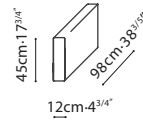

LOLA SOFA BED / FEATURES: A space-saving design that provides for a 3 persons seater sofa or a 2 person sleeper, (bed size of 145*200cm). Comes equipped with a storage bag underneath. **CONSTRUCTION:** Steel Seat and Backrest frame are paired with 16 cm thick pocket spring system, covered with high-resilient polyurethane foam and fabric lining, (with a load bearing of 240KG). Auto steel un-folding mechanism is in place for easy sofa to bed conversion. Solid wood armrests with MDF and plywood reinforcements are covered with polyurethane foam and fabric lining. **ARMREST/UPHOLSTERY:** Optional High Armrest and Low Armrest configurations available, (armrests are interchangeable). Upholstery default in LUXE-04 or LINEAR-01. Covers removable via Velcro. **CUSHIONS:** Back cushions are filled with feather down blend and polyester fiber. Cushions come with hidden zipper closing. **LEGS:** Steel legs are finished in grey metallic paint and capped with plastic glides.

FABRIC VERSION

C01F0801

Sleeper Sofa
(main unit)

C01F0802

Sofa Arm
(Narrow, High)

C01F0803

Sofa Arm
(Wide, Low)

POSSIBLE CONFIGURATIONS :

239cm-94^{1/8}"
C01F0801 + C01F0802 + C01F0803

229cm-90^{1/8}"
C01F0801 + C01F0802 X 2

249cm-98"
C01F0801 + C01F0803 X 2

239cm-94^{1/8}"

229cm-90^{1/8}"

249cm-98"

D Grade
LUXE - 04 NAVY

D Grade
LINEAR - 01 SAND