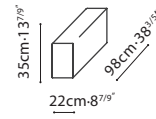

LOLA SOFA BED / FEATURES: A space-saving design that provides for a 3 persons seater sofa or a 2 person sleeper, (bed size of 145*200cm). Comes equipped with a storage bag underneath. **CONSTRUCTION:** Steel Seat and Backrest frame are paired with 16 cm thick pocket spring system, covered with high-resilient polyurethane foam and fabric lining, (with a load bearing of 240KG). Auto steel un-folding mechanism is in place for easy sofa to bed conversion. Solid wood armrests with MDF and plywood reinforcements are covered with polyurethane foam and fabric lining. **ARMREST/UPHOLSTERY:** Optional High Armrest and Low Armrest configurations available, (armrests are interchangeable). Upholstery default in LUXE-04 or LINEAR-01. Covers removable via Velcro. **CUSHIONS:** Back cushions are filled with feather down blend and polyester fiber. Cushions come with hidden zipper closing. **LEGS:** Steel legs are finished in grey metallic paint and capped with plastic glides.

FABRIC VERSION

C01F0801

Sleeper Sofa
(main unit)

C01F0802

Sofa Arm
(Narrow, High)

C01F0803

Sofa Arm
(Wide, Low)

POSSIBLE CONFIGURATIONS :

239cm-94^{1/8}"
C01F0801 + C01F0802 + C01F0803

229cm-90^{1/8}"
C01F0801 + C01F0802 X 2

249cm-98"
C01F0801 + C01F0803 X 2

239cm-94^{1/8}"

229cm-90^{1/8}"

249cm-98"

D Grade
LUXE - 04 NAVY

D Grade
LINEAR - 01 SAND