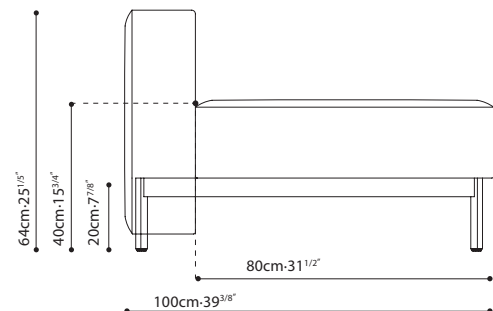

LOLA SOFA BED / FEATURES: A space-saving design that provides for a 3 persons seater sofa or a 2 person sleeper, (bed size of 145*200cm). Comes equipped with a storage bag underneath. **CONSTRUCTION:** Steel Seat and Backrest frame are paired with 16 cm thick pocket spring system, covered with high-resilient polyurethane foam and fabric lining, (with a load bearing of 240KG). Auto steel un-folding mechanism is in place for easy sofa to bed conversion. Solid wood armrests with MDF and plywood reinforcements are covered with polyurethane foam and fabric lining. **ARMREST/UPHOLSTERY:** Optional High Armrest and Low Armrest configurations available, (armrests are interchangeable). Upholstery default in LUXE-04 or LINEAR-01. Covers removable via Velcro. **CUSHIONS:** Back cushions are filled with feather down blend and polyester fiber. Cushions come with hidden zipper closing. **LEGS:** Steel legs are finished in grey metallic paint and capped with plastic glides.

FABRIC VERSION

C01F0801

Sleeper Sofa
(main unit)

C01F0802

Sofa Arm
(Narrow, High)

C01F0803

Sofa Arm
(Wide, Low)

POSSIBLE CONFIGURATIONS :

239cm-94^{1/8}"
C01F0801 + C01F0802 + C01F0803

229cm-90^{1/8}"
C01F0801 + C01F0802 X 2

249cm-98"
C01F0801 + C01F0803 X 2

239cm-94^{1/8}"

229cm-90^{1/8}"

249cm-98"

D Grade
LUXE - 04 NAVY

D Grade
LINEAR - 01 SAND