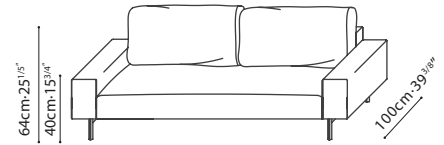

LOLA SOFA BED / FEATURES: A space-saving design that provides for a 3 persons seater sofa or a 2 person sleeper, (bed size of 145*200cm). Comes equipped with a storage bag underneath. **CONSTRUCTION:** Steel Seat and Backrest frame are paired with 16 cm thick pocket spring system, covered with high-resilient polyurethane foam and fabric lining, (with a load bearing of 240KG). Auto steel un-folding mechanism is in place for easy sofa to bed conversion. Solid wood armrests with MDF and plywood reinforcements are covered with polyurethane foam and fabric lining. **ARMREST/UPHOLSTERY:** Optional High Armrest and Low Armrest configurations available, (armrests are interchangeable). Upholstery default in LUXE-04 or LINEAR-01. Covers removable via Velcro. **CUSHIONS:** Back cushions are filled with feather down blend and polyester fiber. Cushions come with hidden zipper closing. **LEGS:** Steel legs are finished in grey metallic paint and capped with plastic glides.

FABRIC VERSION

C01F0801

Sleeper Sofa
(main unit)

C01F0802

Sofa Arm
(Narrow, High)

C01F0803

Sofa Arm
(Wide, Low)

POSSIBLE CONFIGURATIONS :

239cm-94^{1/8}"
C01F0801 + C01F0802 + C01F0803

229cm-90^{1/8}"
C01F0801 + C01F0802 X 2

249cm-98"
C01F0801 + C01F0803 X 2

239cm-94^{1/8}"

229cm-90^{1/8}"

249cm-98"

D Grade
LUXE - 04 NAVY

D Grade
LINEAR - 01 SAND