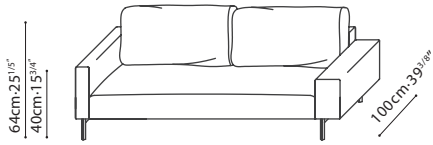

LOLA SOFA BED / FEATURES: A space-saving design that provides for a 3 persons seater sofa or a 2 person sleeper, (bed size of 145*200cm). Comes equipped with a storage bag underneath. **CONSTRUCTION:** Steel Seat and Backrest frame are paired with 16 cm thick pocket spring system, covered with high-resilient polyurethane foam and fabric lining, (with a load bearing of 240KG). Auto steel un-folding mechanism is in place for easy sofa to bed conversion. Solid wood armrests with MDF and plywood reinforcements are covered with polyurethane foam and fabric lining. **ARMREST/UPHOLSTERY:** Optional High Armrest and Low Armrest configurations available, (armrests are interchangeable). Upholstery default in LUXE-04 or LINEAR-01. Covers removable via Velcro. **CUSHIONS:** Back cushions are filled with feather down blend and polyester fiber. Cushions come with hidden zipper closing. **LEGS:** Steel legs are finished in grey metallic paint and capped with plastic glides.

FABRIC VERSION

C01F0801

Sleeper Sofa
(main unit)

C01F0802

Sofa Arm
(Narrow, High)

C01F0803

Sofa Arm
(Wide, Low)

POSSIBLE CONFIGURATIONS :

239cm-94^{1/8}"
C01F0801 + C01F0802 + C01F0803

229cm-90^{1/8}"
C01F0801 + C01F0802 X 2

249cm-98"
C01F0801 + C01F0803 X 2

239cm-94^{1/8}"

229cm-90^{1/8}"

249cm-98"

D Grade
LUXE - 04 NAVY

D Grade
LINEAR - 01 SAND