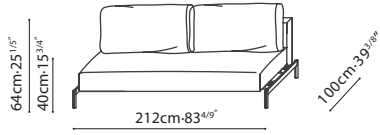

LOLA SOFA BED / FEATURES: A space-saving design that provides for a 3 persons seater sofa or a 2 person sleeper, (bed size of 145*200cm). Comes equipped with a storage bag underneath. **CONSTRUCTION:** Steel Seat and Backrest frame are paired with 16 cm thick pocket spring system, covered with high-resilient polyurethane foam and fabric lining, (with a load bearing of 240KG). Auto steel un-folding mechanism is in place for easy sofa to bed conversion. Solid wood armrests with MDF and plywood reinforcements are covered with polyurethane foam and fabric lining. **ARMREST/UPHOLSTERY:** Optional High Armrest and Low Armrest configurations available, (armrests are interchangeable). Upholstery default in LUXE-04 or LINEAR-01. Covers removable via Velcro. **CUSHIONS:** Back cushions are filled with feather down blend and polyester fiber. Cushions come with hidden zipper closing. **LEGS:** Steel legs are finished in grey metallic paint and capped with plastic glides.

FABRIC VERSION

C01F0801

Sleeper Sofa
(main unit)

C01F0802

Sofa Arm
(Narrow, High)

C01F0803

Sofa Arm
(Wide, Low)

POSSIBLE CONFIGURATIONS :

239cm-94^{1/8}"
C01F0801 + C01F0802 + C01F0803

229cm-90^{1/8}"
C01F0801 + C01F0802 X 2

249cm-98"
C01F0801 + C01F0803 X 2

239cm-94^{1/8}"

229cm-90^{1/8}"

249cm-98"

D Grade
LUXE - 04 NAVY

D Grade
LINEAR - 01 SAND