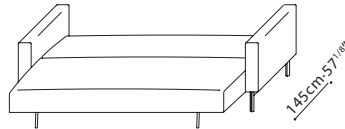

LOLA SOFA BED / FEATURES: A space-saving design that provides for a 3 persons seater sofa or a 2 person sleeper, (bed size of 145*200cm). Comes equipped with a storage bag underneath. **CONSTRUCTION:** Steel Seat and Backrest frame are paired with 16 cm thick pocket spring system, covered with high-resilient polyurethane foam and fabric lining, (with a load bearing of 240KG). Auto steel un-folding mechanism is in place for easy sofa to bed conversion. Solid wood armrests with MDF and plywood reinforcements are covered with polyurethane foam and fabric lining. **ARMREST/UPHOLSTERY:** Optional High Armrest and Low Armrest configurations available, (armrests are interchangeable). Upholstery default in LUXE-04 or LINEAR-01. Covers removable via Velcro. **CUSHIONS:** Back cushions are filled with feather down blend and polyester fiber. Cushions come with hidden zipper closing. **LEGS:** Steel legs are finished in grey metallic paint and capped with plastic glides.

FABRIC VERSION

C01F0801

Sleeper Sofa
(main unit)

C01F0802

Sofa Arm
(Narrow, High)

C01F0803

Sofa Arm
(Wide, Low)

POSSIBLE CONFIGURATIONS :

239cm-94^{1/8}"
C01F0801 + C01F0802 + C01F0803

229cm-90^{1/8}"
C01F0801 + C01F0802 X 2

249cm-98"
C01F0801 + C01F0803 X 2

239cm-94^{1/8}"

229cm-90^{1/8}"

249cm-98"

D Grade
LUXE - 04 NAVY

D Grade
LINEAR - 01 SAND