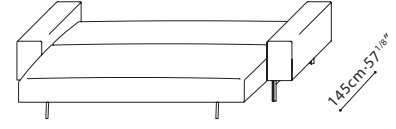

LOLA SOFA BED / FEATURES: A space-saving design that provides for a 3 persons seater sofa or a 2 person sleeper, (bed size of 145*200cm). Comes equipped with a storage bag underneath. **CONSTRUCTION:** Steel Seat and Backrest frame are paired with 16 cm thick pocket spring system, covered with high-resilient polyurethane foam and fabric lining, (with a load bearing of 240KG). Auto steel un-folding mechanism is in place for easy sofa to bed conversion. Solid wood armrests with MDF and plywood reinforcements are covered with polyurethane foam and fabric lining. **ARMREST/UPHOLSTERY:** Optional High Armrest and Low Armrest configurations available, (armrests are interchangeable). Upholstery default in LUXE-04 or LINEAR-01. Covers removable via Velcro. **CUSHIONS:** Back cushions are filled with feather down blend and polyester fiber. Cushions come with hidden zipper closing. **LEGS:** Steel legs are finished in grey metallic paint and capped with plastic glides.

FABRIC VERSION

C01F0801

Sleeper Sofa
(main unit)

C01F0802

Sofa Arm
(Narrow, High)

C01F0803

Sofa Arm
(Wide, Low)

POSSIBLE CONFIGURATIONS :

239cm-94^{1/8}"
C01F0801 + C01F0802 + C01F0803

229cm-90^{1/8}"
C01F0801 + C01F0802 X 2

249cm-98"
C01F0801 + C01F0803 X 2

239cm-94^{1/8}"

229cm-90^{1/8}"

249cm-98"

D Grade
LUXE - 04 NAVY

D Grade
LINEAR - 01 SAND