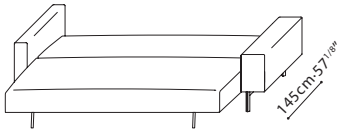

LOLA SOFA BED / FEATURES: A space-saving design that provides for a 3 persons seater sofa or a 2 person sleeper, (bed size of 145*200cm). Comes equipped with a storage bag underneath. **CONSTRUCTION:** Steel Seat and Backrest frame are paired with 16 cm thick pocket spring system, covered with high-resilient polyurethane foam and fabric lining, (with a load bearing of 240KG). Auto steel un-folding mechanism is in place for easy sofa to bed conversion. Solid wood armrests with MDF and plywood reinforcements are covered with polyurethane foam and fabric lining. **ARMREST/UPHOLSTERY:** Optional High Armrest and Low Armrest configurations available, (armrests are interchangeable). Upholstery default in LUXE-04 or LINEAR-01. Covers removable via Velcro. **CUSHIONS:** Back cushions are filled with feather down blend and polyester fiber. Cushions come with hidden zipper closing. **LEGS:** Steel legs are finished in grey metallic paint and capped with plastic glides.

FABRIC VERSION

C01F0801

Sleeper Sofa
(main unit)

C01F0802

Sofa Arm
(Narrow, High)

C01F0803

Sofa Arm
(Wide, Low)

POSSIBLE CONFIGURATIONS :

239cm-94^{1/8}"
C01F0801 + C01F0802 + C01F0803

229cm-90^{1/8}"
C01F0801 + C01F0802 X 2

249cm-98"
C01F0801 + C01F0803 X 2

239cm-94^{1/8}"

229cm-90^{1/8}"

249cm-98"

D Grade
LUXE - 04 NAVY

D Grade
LINEAR - 01 SAND