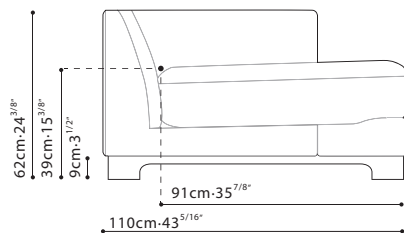

LAZY TIME / FRAME: Solid Birch, covered w/fabric lined polyurethane foam. SEAT: Cross-woven elastic webbing supporting seat cushions consisting of high-resilient polyurethane foam wrapped in feather down & polyester fiber. CUSHIONS: Back cushions filled w/channeled feather down w/high-resilient Polyurethane foam core. Toss pillows filled w/feathered down. FEET: Blackened Steel Legs. FEATURES: Optional side tables C0750009 and C0750011 are wrapped in black vinyl. UPHOLSTERY OPTIONS: Fabric (removable) or Leather (non-removable). FEATURES: Optional black vinyl wrapped side tables.