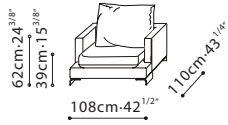

FABRIC VERSION

C0150010