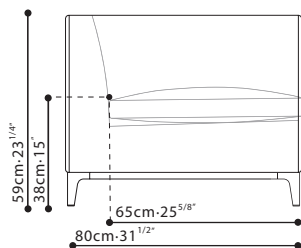

**BALANCE (narrow arm)** / FRAME: Solid Birch ,covered w/fabric lined polyurethane foam. SEAT: Cross-woven elastic webbing & sinuous springs supporting seat cushions consisting of high-resilient variable density polyurethane foam wrapped in feather and polyester fiber. CUSHIONS: Feather down filled back cushions. BASE: Black painted die-cast steel capped w/plastic glides. UPHOLSTERY: Fabric (removable) or Leather (non-removable) w/cross-stitch detailing.