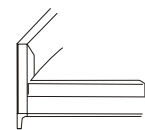

BALANCE PLUS
Darkened Steel Base