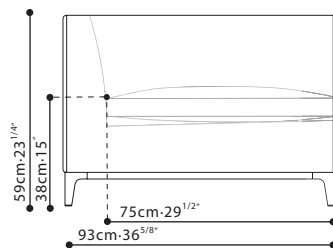

BALANCE (narrow arm) / FRAME: Solid Birch ,covered w/fabric lined polyurethane foam. SEAT: Cross-woven elastic webbing & sinuous springs supporting seat cushions consisting of high-resilient variable density polyurethane foam wrapped in feather and polyester fiber. CUSHIONS: Feather down filled back cushions. BASE: Black painted die-cast steel capped w/plastic glides. UPHOLSTERY: Fabric (removable) or Leather (non-removable) w/cross-stitch detailing.

(for C0130001 only)