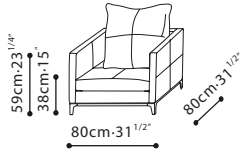

FABRIC VERSION

C0130001