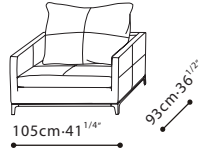

FABRIC VERSION

C0130002

LEATHER VERSION

(dotted lines illustrate positioning of stitched seams on leather versions of this sofa)